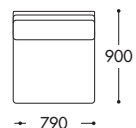

softie module the conran shop

快適な座り心地を追求した優しい印象のソファは、寝そべっても身体を柔らかく包み込んでくれる大きめのアームクッションも魅力。カバーは取り外しが可能なため、インテリアや季節に合わせて張地を変えられます。スペースに合わせて自由に組み合わせを変えられるモジュラータイプ。

Fabric type	A	B	C	D	E	F	X1	X2	X3
1.5 seater 1 arm									
W1230 × D900 × H770 × SH440	¥297,000	¥330,000	¥363,000	¥385,000	¥418,000	¥440,000	¥473,000	¥484,000	¥517,000
1 seater armless									
W790 × D900 × H770 × SH440	¥220,000	¥242,000	¥264,000	¥275,000	¥297,000	¥319,000	¥330,000	¥341,000	¥363,000
Corner									
W900 × D900 × H770 × SH440	¥286,000	¥308,000	¥341,000	¥363,000	¥385,000	¥407,000	¥440,000	¥451,000	¥484,000
Chaise longue									
W990 × D1650 × H770 × SH440	¥363,000	¥407,000	¥429,000	¥462,000	¥495,000	¥528,000	¥550,000	¥572,000	¥605,000

本体：ウレタン、エラスティックベルト、天然木
クッション：フェザー、ウレタン
脚：ウォルナット材またはオーク材

- ファブリック一覧はこちらからご覧いただけます。 <https://www.conranshop.jp/news/store/19SS_fabric.pdf>
- 受注生産約一ヶ月半
- モジュラーシステム（組み合わせ可能）
- 1アーム・シェーズロングは右肘、左肘をお選びいただけます。 * 脚は2種類からお選びいただけます。
- カバー取り外し可能

1 seater armless