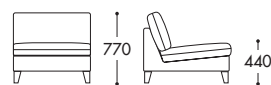

1 seater armless