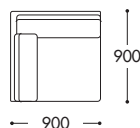

softie module the conran shop

快適な座り心地を追求した優しい印象のソファは、寝そべっても身体を柔らかく包み込んでくれる大きめのアームクッションも魅力。カバーは取り外しが可能なため、インテリアや季節に合わせて張地を変えられます。スペースに合わせて自由に組み合わせを変えられるモジュラータイプ。

Fabric type	A	B	C	D	E	F	X1	X2	X3
1.5 seater 1 arm									
W1230 × D900 × H770 × SH440	¥297,000	¥330,000	¥363,000	¥385,000	¥418,000	¥440,000	¥473,000	¥484,000	¥517,000
1 seater armless									
W790 × D900 × H770 × SH440	¥220,000	¥242,000	¥264,000	¥275,000	¥297,000	¥319,000	¥330,000	¥341,000	¥363,000
Corner									
W900 × D900 × H770 × SH440	¥286,000	¥308,000	¥341,000	¥363,000	¥385,000	¥407,000	¥440,000	¥451,000	¥484,000
Chaise longue									
W990 × D1650 × H770 × SH440	¥363,000	¥407,000	¥429,000	¥462,000	¥495,000	¥528,000	¥550,000	¥572,000	¥605,000

本体：ウレタン、エラスティックベルト、天然木
クッション：フェザー、ウレタン
脚：ウォルナット材またはオーク材

- ファブリック一覧はこちらからご覧いただけます。 <https://www.conranshop.jp/news/store/19SS_fabric.pdf>
- 受注生産約一ヶ月半
- モジュラーシステム（組み合わせ可能）
- 1アーム・シェーズロングは右肘、左肘をお選びいただけます。 * 脚は2種類からお選びいただけます。
- カバー取り外し可能

Corner