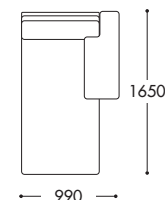

softie module the conran shop

快適な座り心地を追求した優しい印象のソファは、寝そべっても身体を柔らかく包み込んでくれる大きめのアームクッションも魅力。カバーは取り外しが可能なため、インテリアや季節に合わせて張地を変えられます。スペースに合わせて自由に組み合わせを変えられるモジュラータイプ。

Fabric type	A	B	C	D	E	F	X1	X2	X3
1.5 seater 1 arm									
W1230 × D900 × H770 × SH440	¥297,000	¥330,000	¥363,000	¥385,000	¥418,000	¥440,000	¥473,000	¥484,000	¥517,000
1 seater armless									
W790 × D900 × H770 × SH440	¥220,000	¥242,000	¥264,000	¥275,000	¥297,000	¥319,000	¥330,000	¥341,000	¥363,000
Corner									
W900 × D900 × H770 × SH440	¥286,000	¥308,000	¥341,000	¥363,000	¥385,000	¥407,000	¥440,000	¥451,000	¥484,000
Chaise longue									
W990 × D1650 × H770 × SH440	¥363,000	¥407,000	¥429,000	¥462,000	¥495,000	¥528,000	¥550,000	¥572,000	¥605,000

本体：ウレタン、エラスティックベルト、天然木
クッション：フェザー、ウレタン
脚：ウォルナット材またはオーク材

- ファブリック一覧はこちらからご覧いただけます。 <https://www.conranshop.jp/news/store/19SS_fabric.pdf>
- 受注生産約一ヶ月半
- モジュラーシステム（組み合わせ可能）
- 1アーム・シェーズロングは右肘、左肘をお選びいただけます。 * 脚は2種類からお選びいただけます。
- カバー取り外し可能

Chaise longue