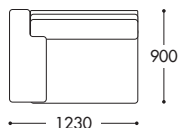

快適な座り心地を追求した優しい印象のソファは、寝そべっても身体を柔らかく包み込んでくれる大きめのアームクッションも魅力。カバーは取り外しが可能なため、インテリアや季節に合わせて張地を変えられます。スペースに合わせて自由に組み合わせを変えられるモジュラータイプ。

Fabric type	A	B	C	D	E	F	X1	X2	X3
1.5 seater 1 arm									
W1230 × D900 × H770 × SH440	¥297,000	¥330,000	¥363,000	¥385,000	¥418,000	¥440,000	¥473,000	¥484,000	¥517,000
1 seater armless									
W790 × D900 × H770 × SH440	¥220,000	¥242,000	¥264,000	¥275,000	¥297,000	¥319,000	¥330,000	¥341,000	¥363,000
Corner									
W900 × D900 × H770 × SH440	¥286,000	¥308,000	¥341,000	¥363,000	¥385,000	¥407,000	¥440,000	¥451,000	¥484,000
Chaise longue									
W990 × D1650 × H770 × SH440	¥363,000	¥407,000	¥429,000	¥462,000	¥495,000	¥528,000	¥550,000	¥572,000	¥605,000

本体：ウレタン、エラスティックベルト、天然木
クッション：フェザー、ウレタン
脚：ウォルナット材またはオーク材

- ファブリック一覧はこちらからご覧いただけます。 <https://www.conranshop.jp/news/store/19SS_fabric.pdf>
- 受注生産約一ヶ月半
- モジュラーシステム（組み合わせ可能）
- 1アーム・シェーズロングは右肘、左肘をお選びいただけます。 * 脚は2種類からお選びいただけます。
- カバー取り外し可能

1.5 seater 1 arm