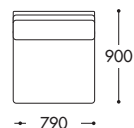

softie module the conran shop

快適な座り心地を追求した優しい印象のソファは、寝そべっても身体を柔らかく包み込んでくれる大きめのアームクッションも魅力。カバーは取り外しが可能なため、インテリアや季節に合わせて張地を変えることができます。スペースに合わせて自由に組み合わせを変えられるモジュラータイプ。

Fabric type	A	B	C	D	E	F	X1	X2
1.5 seater 1 arm								
W1230 × D900 × H770 × SH440	¥297,000	¥341,000	¥363,000	¥385,000	¥418,000	¥440,000	¥462,000	¥517,000
1 seater armless								
W790 × D900 × H770 × SH440	¥220,000	¥242,000	¥253,000	¥275,000	¥297,000	¥308,000	¥319,000	¥363,000
Corner								
W900 × D900 × H770 × SH440	¥286,000	¥319,000	¥341,000	¥363,000	¥385,000	¥418,000	¥429,000	¥484,000
Chaise longue								
W990 × D1650 × H770 × SH440	¥363,000	¥407,000	¥429,000	¥462,000	¥495,000	¥517,000	¥539,000	¥605,000

本体：ウレタン、エラスティックベルト、天然木
クッション：フェザー、ウレタン
脚：ウォルナット材またはオーク材

- ファブリック一覧はこちらをご覧ください。 <https://www.conranshop.jp/news/store/19SS_fabric.pdf>
- 受注生産約一ヶ月半
- モジュラーシステム（組み合わせ可能）
- 1アーム・シェーズロングは右肘、左肘をお選びいただけます。 * 脚は2種類からお選びいただけます。
- カバー取り外し可能

1 seater armless