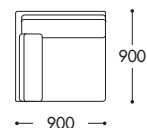

softie module the conran shop

快適な座り心地を追求した優しい印象のソファは、寝そべっても身体を柔らかく包み込んでくれる大きめのアームクッションも魅力。カバーは取り外しが可能なため、インテリアや季節に合わせて張地を変えることができます。スペースに合わせて自由に組み合わせを変えられるモジュラータイプ。

Fabric type	A	B	C	D	E	F	X1	X2
1.5 seater 1 arm								
W1230 × D900 × H770 × SH440	¥297,000	¥341,000	¥363,000	¥385,000	¥418,000	¥440,000	¥462,000	¥517,000
1 seater armless								
W790 × D900 × H770 × SH440	¥220,000	¥242,000	¥253,000	¥275,000	¥297,000	¥308,000	¥319,000	¥363,000
Corner								
W900 × D900 × H770 × SH440	¥286,000	¥319,000	¥341,000	¥363,000	¥385,000	¥418,000	¥429,000	¥484,000
Chaise longue								
W990 × D1650 × H770 × SH440	¥363,000	¥407,000	¥429,000	¥462,000	¥495,000	¥517,000	¥539,000	¥605,000

本体：ウレタン、エラスティックベルト、天然木
クッション：フェザー、ウレタン
脚：ウォルナット材またはオーク材

- ファブリック一覧はこちらをご覧ください。 <https://www.conranshop.jp/news/store/19SS_fabric.pdf>
- 受注生産約一ヶ月半
- モジュラーシステム（組み合わせ可能）
- 1アーム・シェーズロングは右肘、左肘をお選びいただけます。 * 脚は2種類からお選びいただけます。
- カバー取り外し可能

Corner