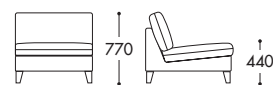

1 seater armless