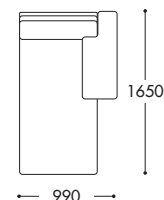

softie module the conran shop

快適な座り心地を追求した優しい印象のソファは、寝そべっても身体を柔らかく包み込んでくれる大きめのアームクッションも魅力。カバーは取り外しが可能なため、インテリアや季節に合わせて張地を変えることができます。スペースに合わせて自由に組み合わせを変えられるモジュラータイプ。

Fabric type	A	B	C	D	E	F	X1	X2
1.5 seater 1 arm								
W1230 × D900 × H770 × SH440	¥297,000	¥341,000	¥363,000	¥385,000	¥418,000	¥440,000	¥462,000	¥517,000
1 seater armless								
W790 × D900 × H770 × SH440	¥220,000	¥242,000	¥253,000	¥275,000	¥297,000	¥308,000	¥319,000	¥363,000
Corner								
W900 × D900 × H770 × SH440	¥286,000	¥319,000	¥341,000	¥363,000	¥385,000	¥418,000	¥429,000	¥484,000
Chaise longue								
W990 × D1650 × H770 × SH440	¥363,000	¥407,000	¥429,000	¥462,000	¥495,000	¥517,000	¥539,000	¥605,000

本体：ウレタン、エラスティックベルト、天然木
クッション：フェザー、ウレタン
脚：ウォルナット材またはオーク材

- ファブリック一覧はこちらをご覧ください。 <https://www.conranshop.jp/news/store/19SS_fabric.pdf>
- 受注生産約一ヶ月半
- モジュラーシステム（組み合わせ可能）
- 1アーム・シェーズロングは右肘、左肘をお選びいただけます。 * 脚は2種類からお選びいただけます。
- カバー取り外し可能

Chaise longue