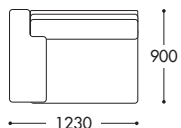

快適な座り心地を追求した優しい印象のソファは、寝そべっても身体を柔らかく包み込んでくれる大きめのアームクッションも魅力。カバーは取り外しが可能なため、インテリアや季節に合わせて張地を変えることができます。スペースに合わせて自由に組み合わせを変えられるモジュラータイプ。

Fabric type	A	B	C	D	E	F	X1	X2
1.5 seater 1 arm								
W1230 × D900 × H770 × SH440	¥297,000	¥341,000	¥363,000	¥385,000	¥418,000	¥440,000	¥462,000	¥517,000
1 seater armless								
W790 × D900 × H770 × SH440	¥220,000	¥242,000	¥253,000	¥275,000	¥297,000	¥308,000	¥319,000	¥363,000
Corner								
W900 × D900 × H770 × SH440	¥286,000	¥319,000	¥341,000	¥363,000	¥385,000	¥418,000	¥429,000	¥484,000
Chaise longue								
W990 × D1650 × H770 × SH440	¥363,000	¥407,000	¥429,000	¥462,000	¥495,000	¥517,000	¥539,000	¥605,000

本体：ウレタン、エラスティックベルト、天然木
クッション：フェザー、ウレタン
脚：ウォルナット材またはオーク材

- ファブリック一覧はこちらをご覧ください。 <https://www.conranshop.jp/news/store/19SS_fabric.pdf>
- 受注生産約一ヶ月半
- モジュラーシステム（組み合わせ可能）
- 1アーム・シェーズロングは右肘、左肘をお選びいただけます。 * 脚は2種類からお選びいただけます。
- カバー取り外し可能

1.5 seater 1 arm